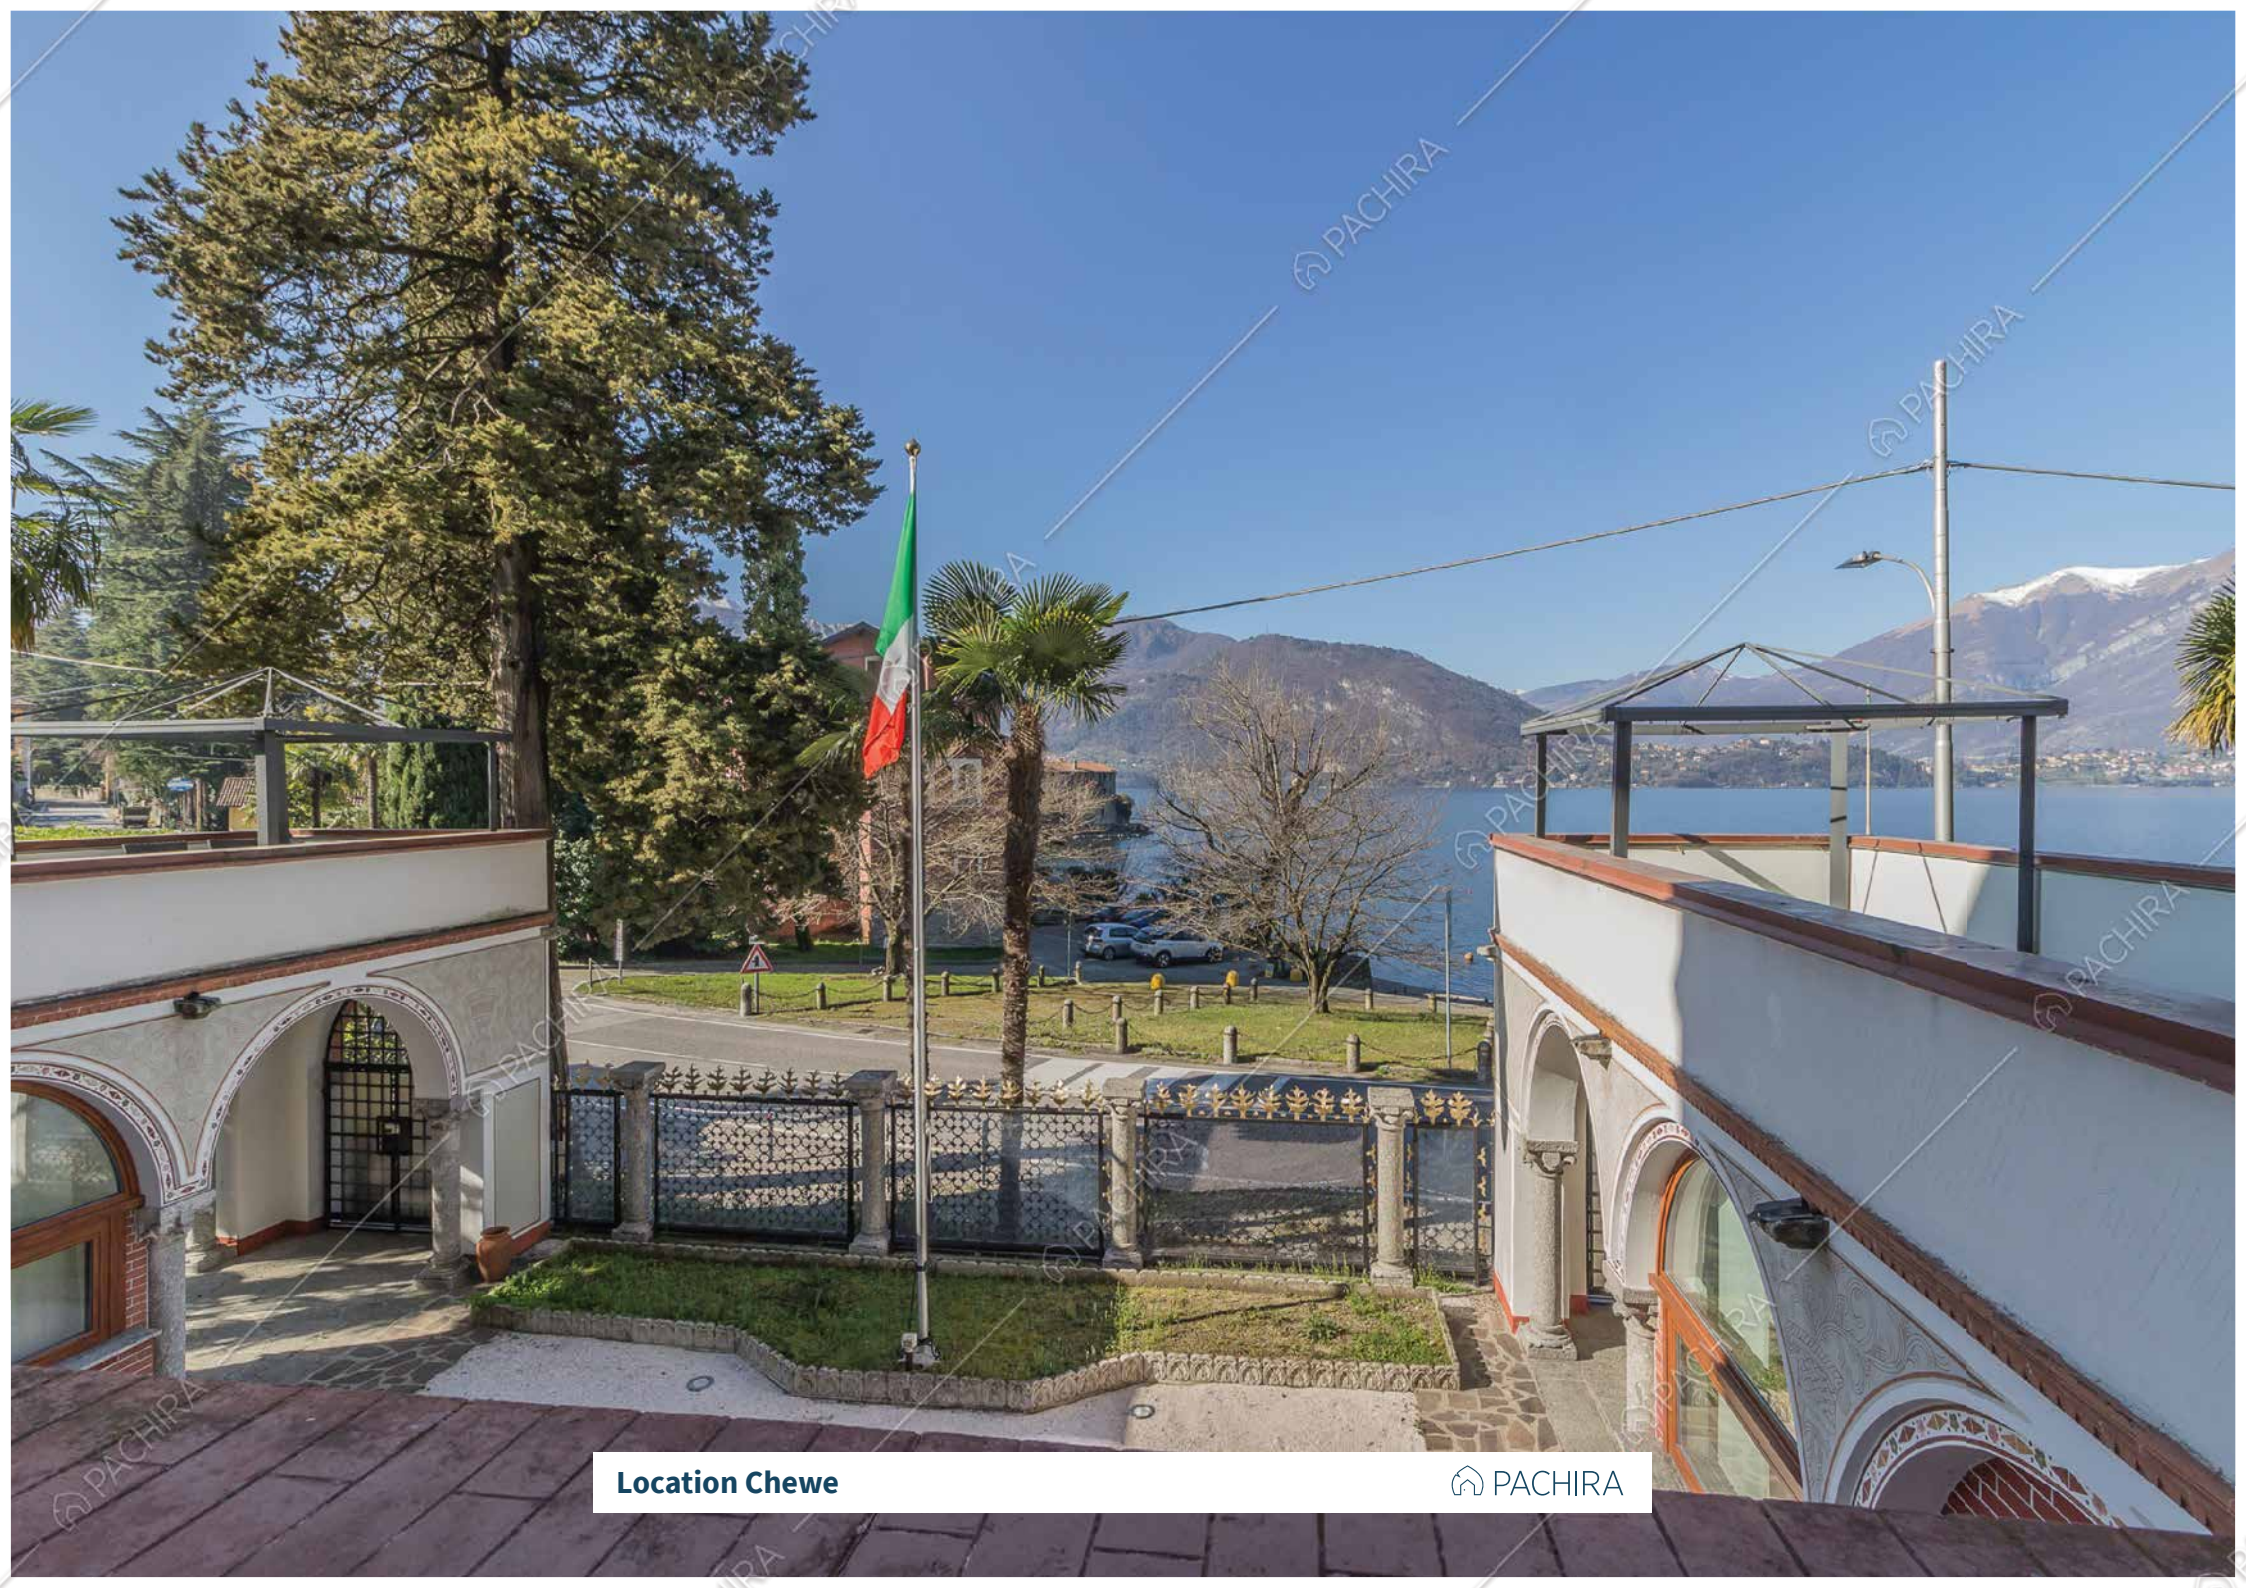

Location Chewe PACHIRA