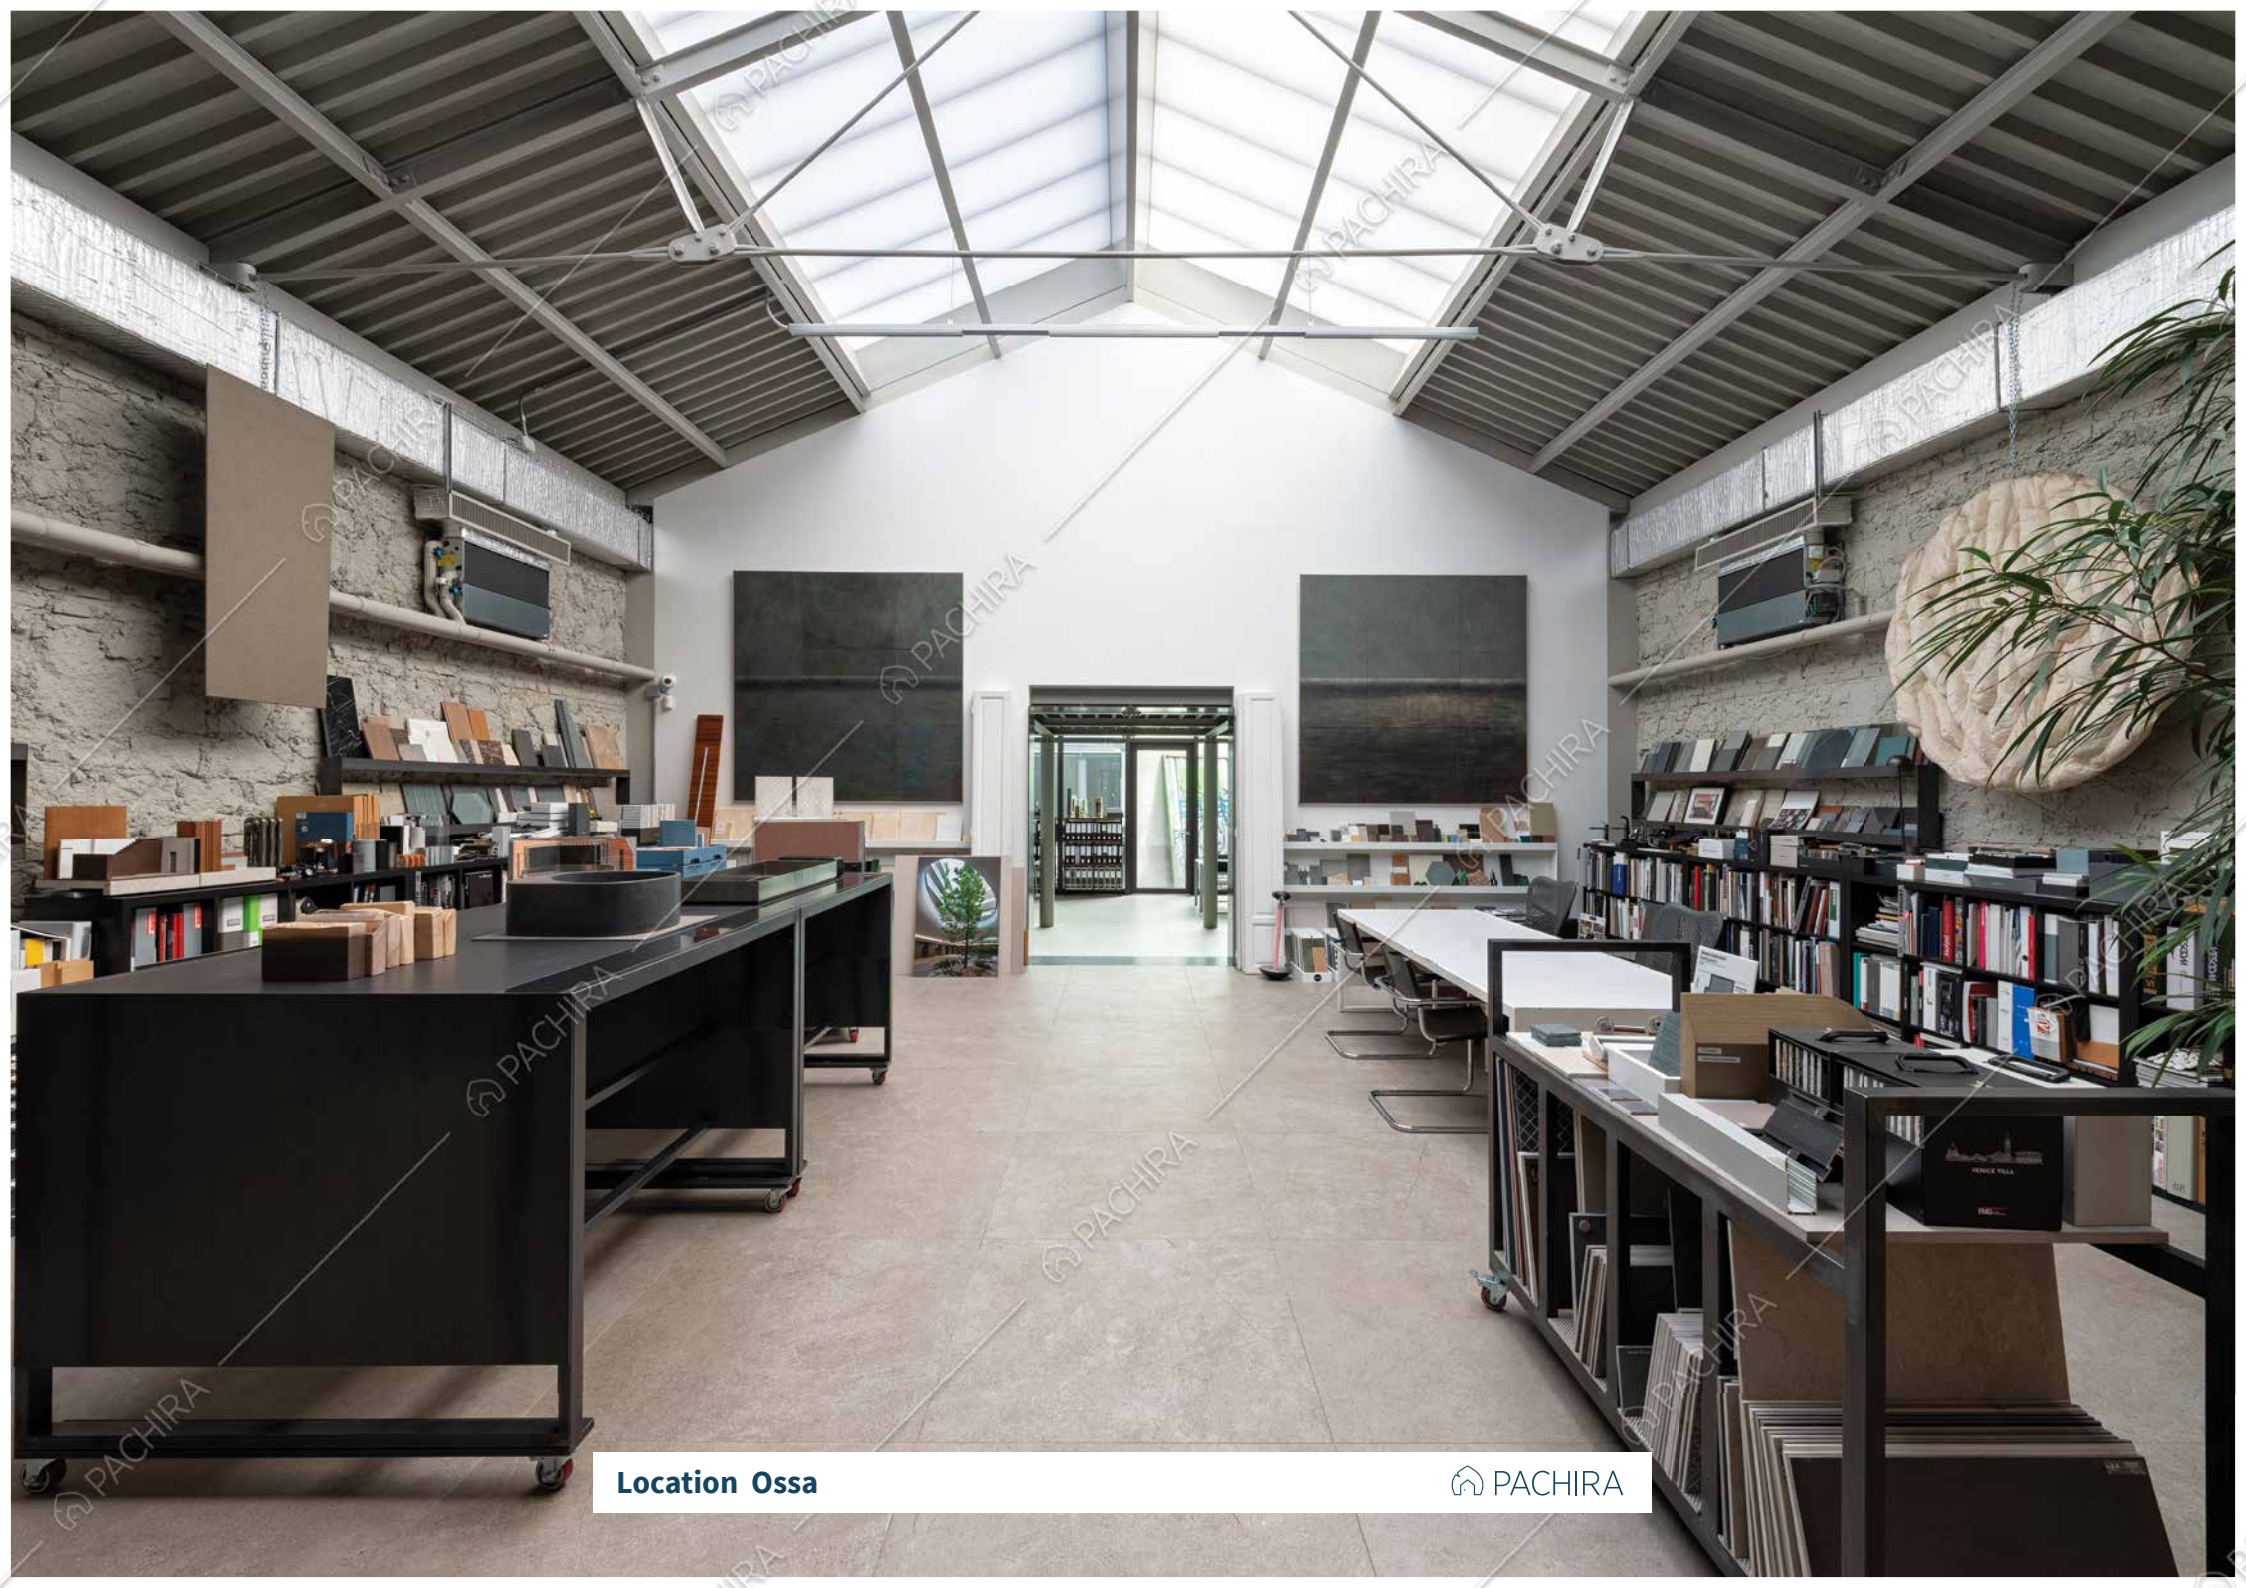

Location Ossa Espositivo

Via Mecenate 76, 20138 Milano
Tel/Fax 02 58015364
P.IVA e C.F. 08507920968
www.pachira.it
info@pachira.it

Location Ossa  PACHIRA

Location Ossa  PACHIRA

Location Ossa

 PACHIRA

Location Ossa