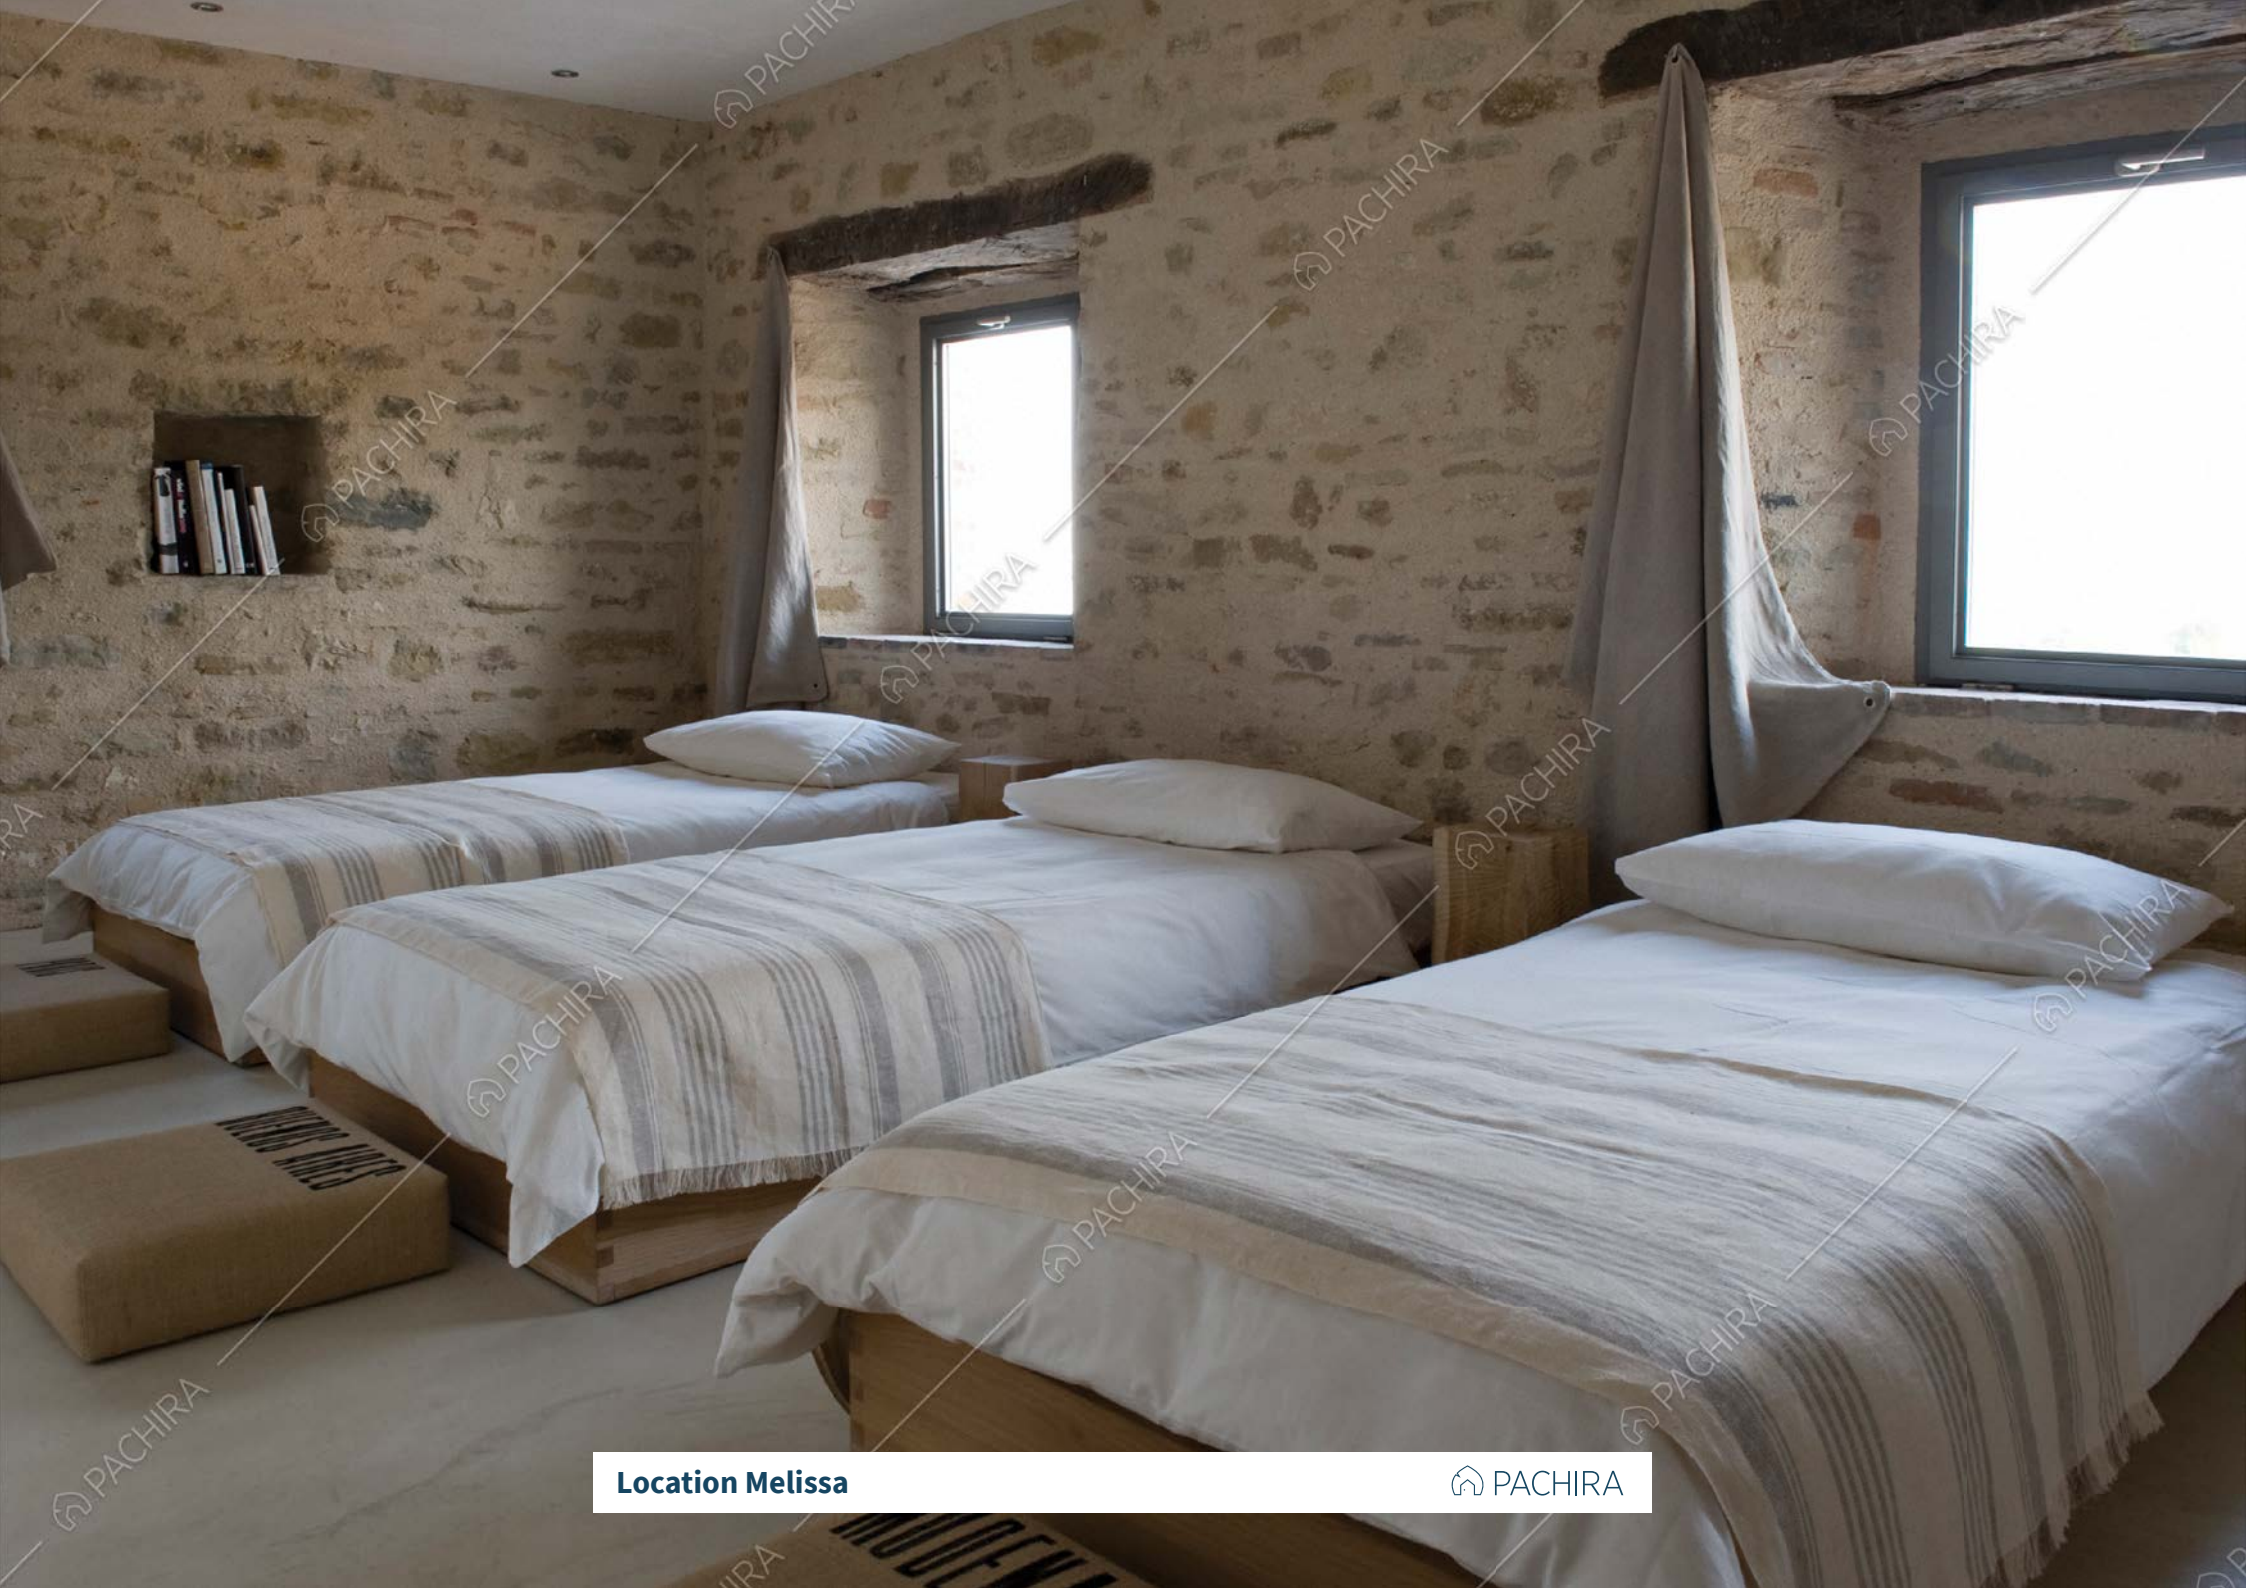

Location Melissa Villa

Note:

Via Mecenate 76/4A, 20138 Milano
Tel/Fax 02 36582483
P.IVA e C.F. 08507920968
www.locationpachira.it
info@pachira.it

Location Melissa  PACHIRA

Location Melissa  PACHIRA

Location Melissa